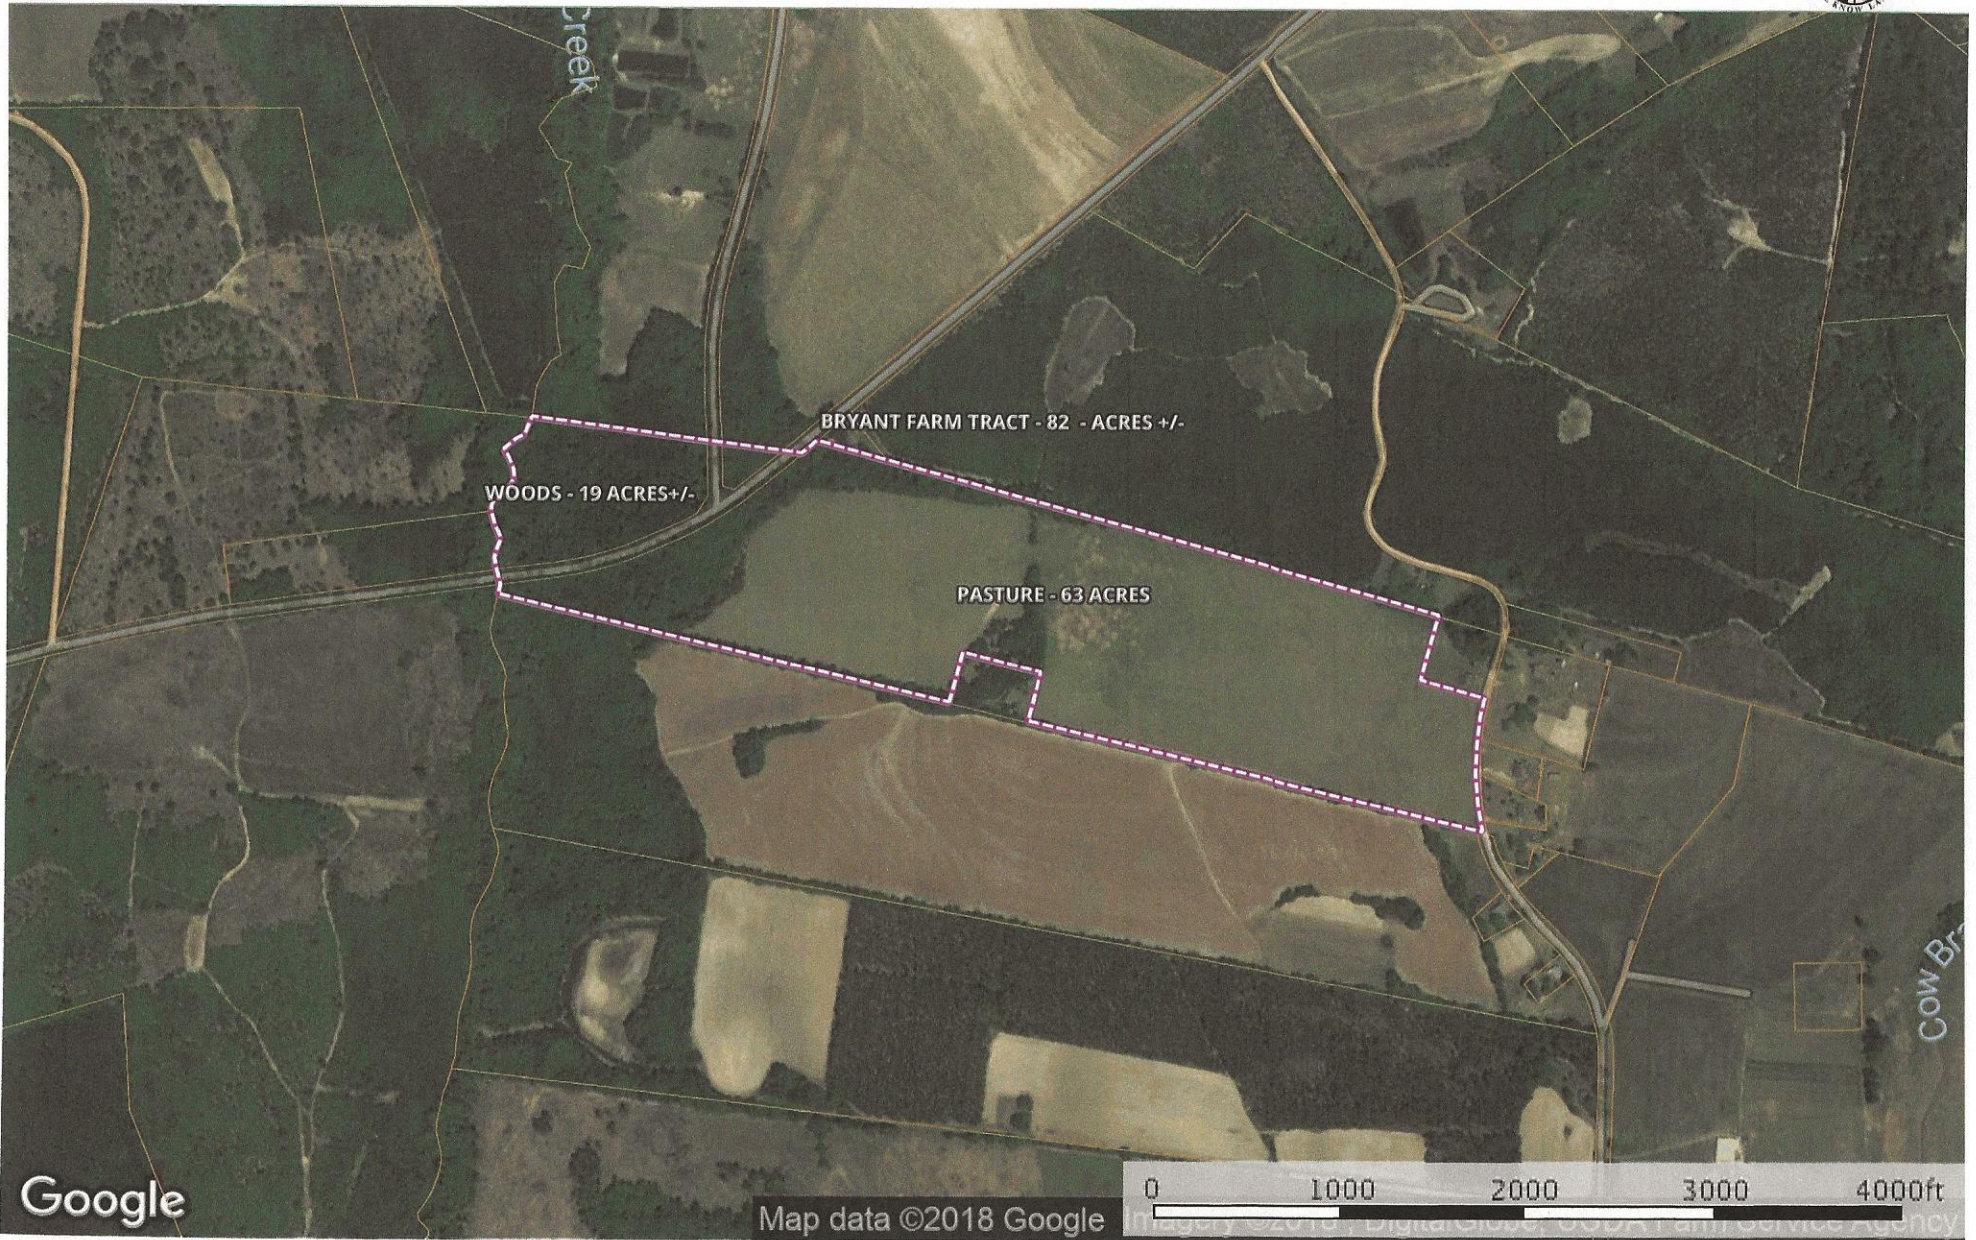

**bryant farm tract**  
South Carolina, AC +/-

Boundary

Jay culler  
P: 803-682-5159

[www.targetrealtyllc.com](http://www.targetrealtyllc.com)

The information contained herein was obtained from sources deemed to be reliable. MapRight Services makes no warranties or guarantees as to the completeness or accuracy thereof.