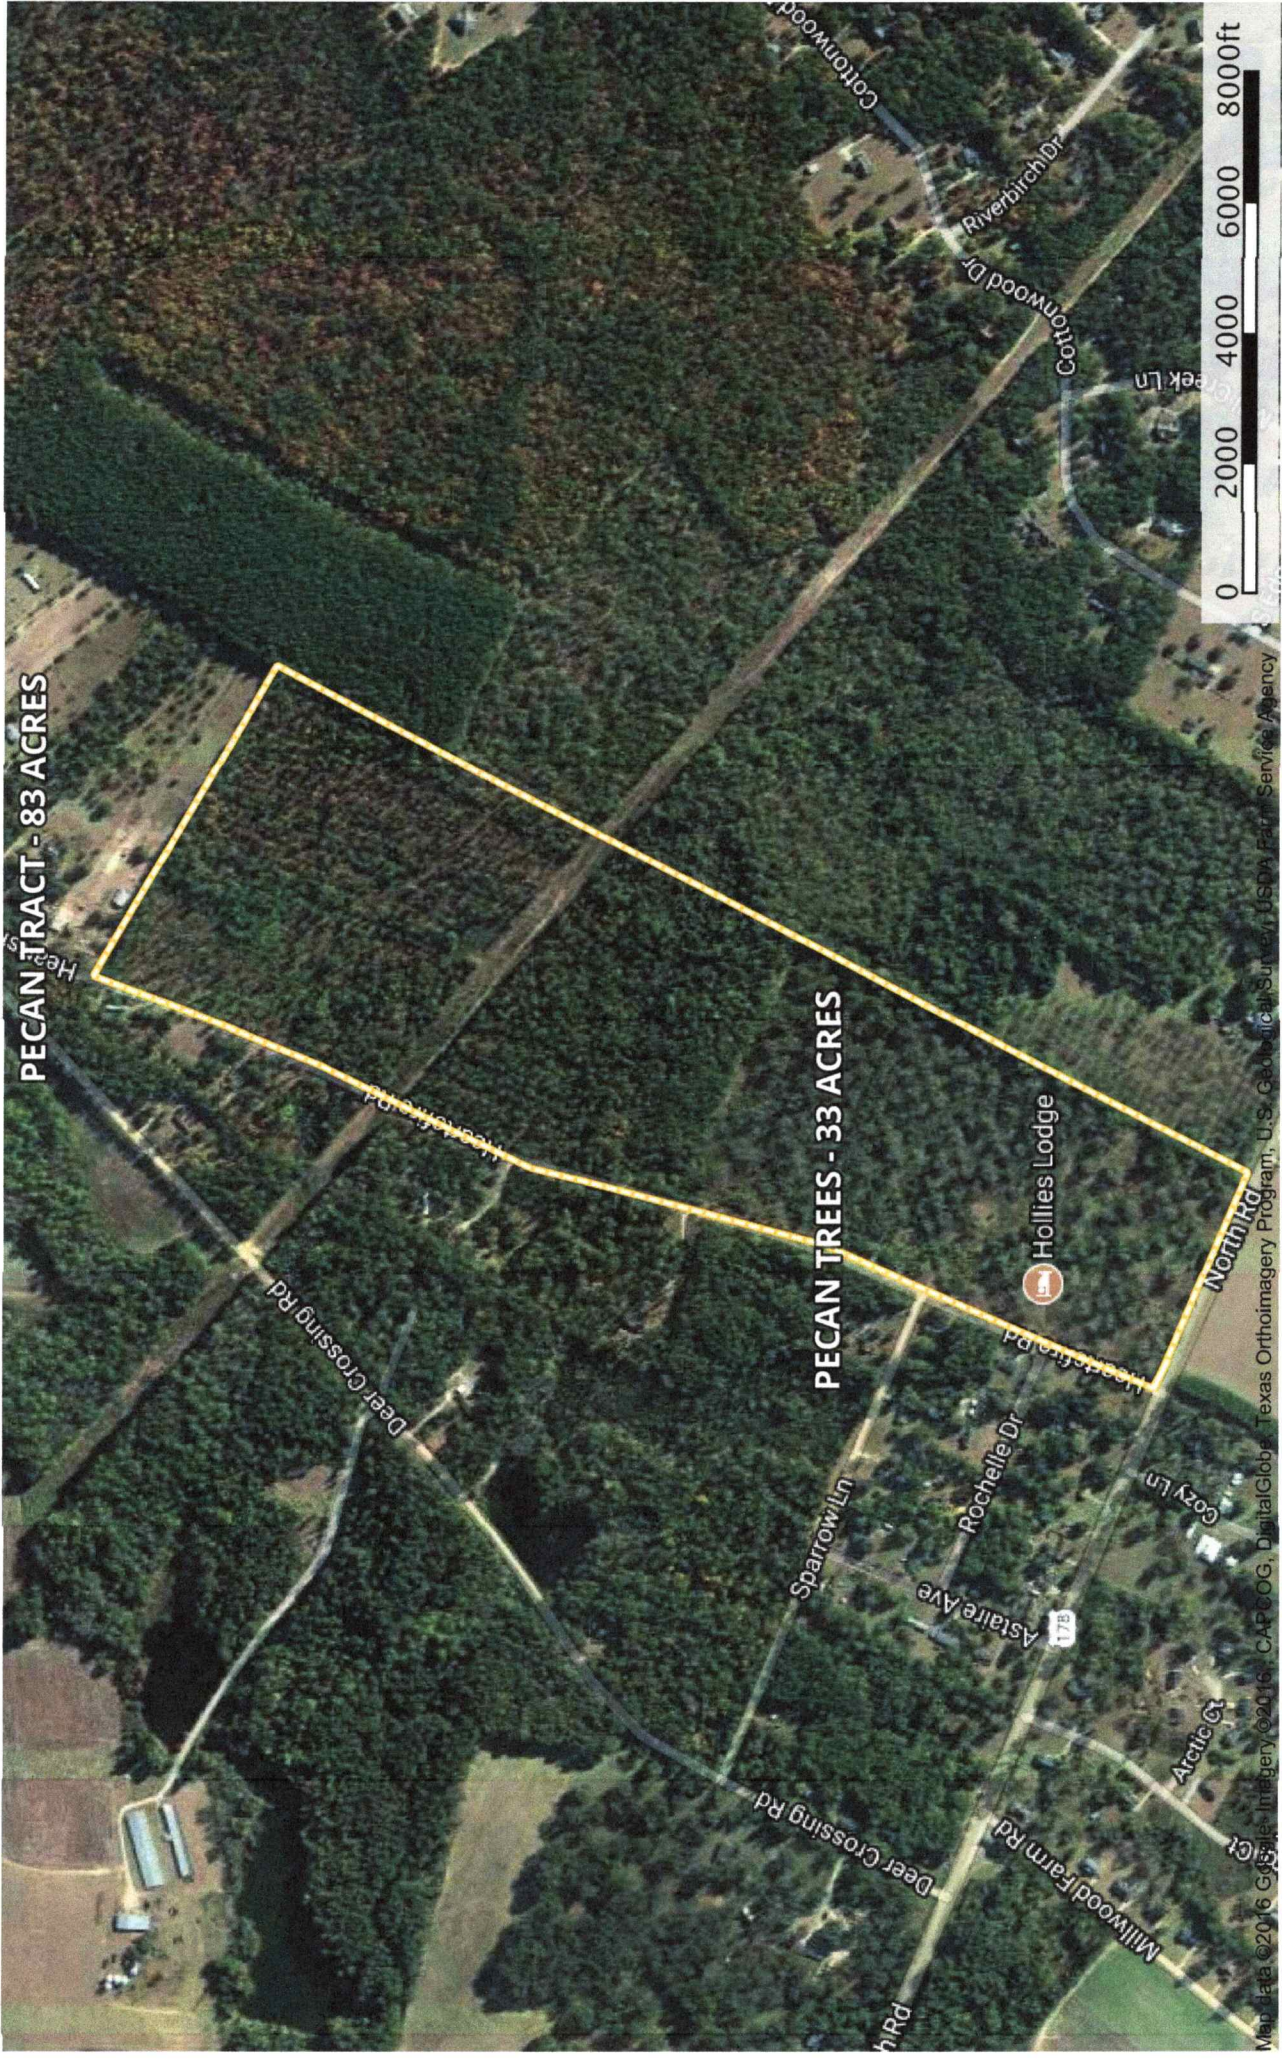

pecan tract  
South Carolina, 83 AC +/-

Boundary

Jay Culler  
P: 803-682-5159  
www.targetrealtyllc

The information contained herein was obtained from sources deemed to be reliable. MapRight Services makes no warranties or guarantees as to the completeness or accuracy thereof.  
844.332.6277 - mapright.com

Map data ©2016 Google, Imagery ©2016, CAP COG, DigitalGlobe, Texas Orthoimagery Program, U.S. Geological Survey, USDA Farm Service Agency