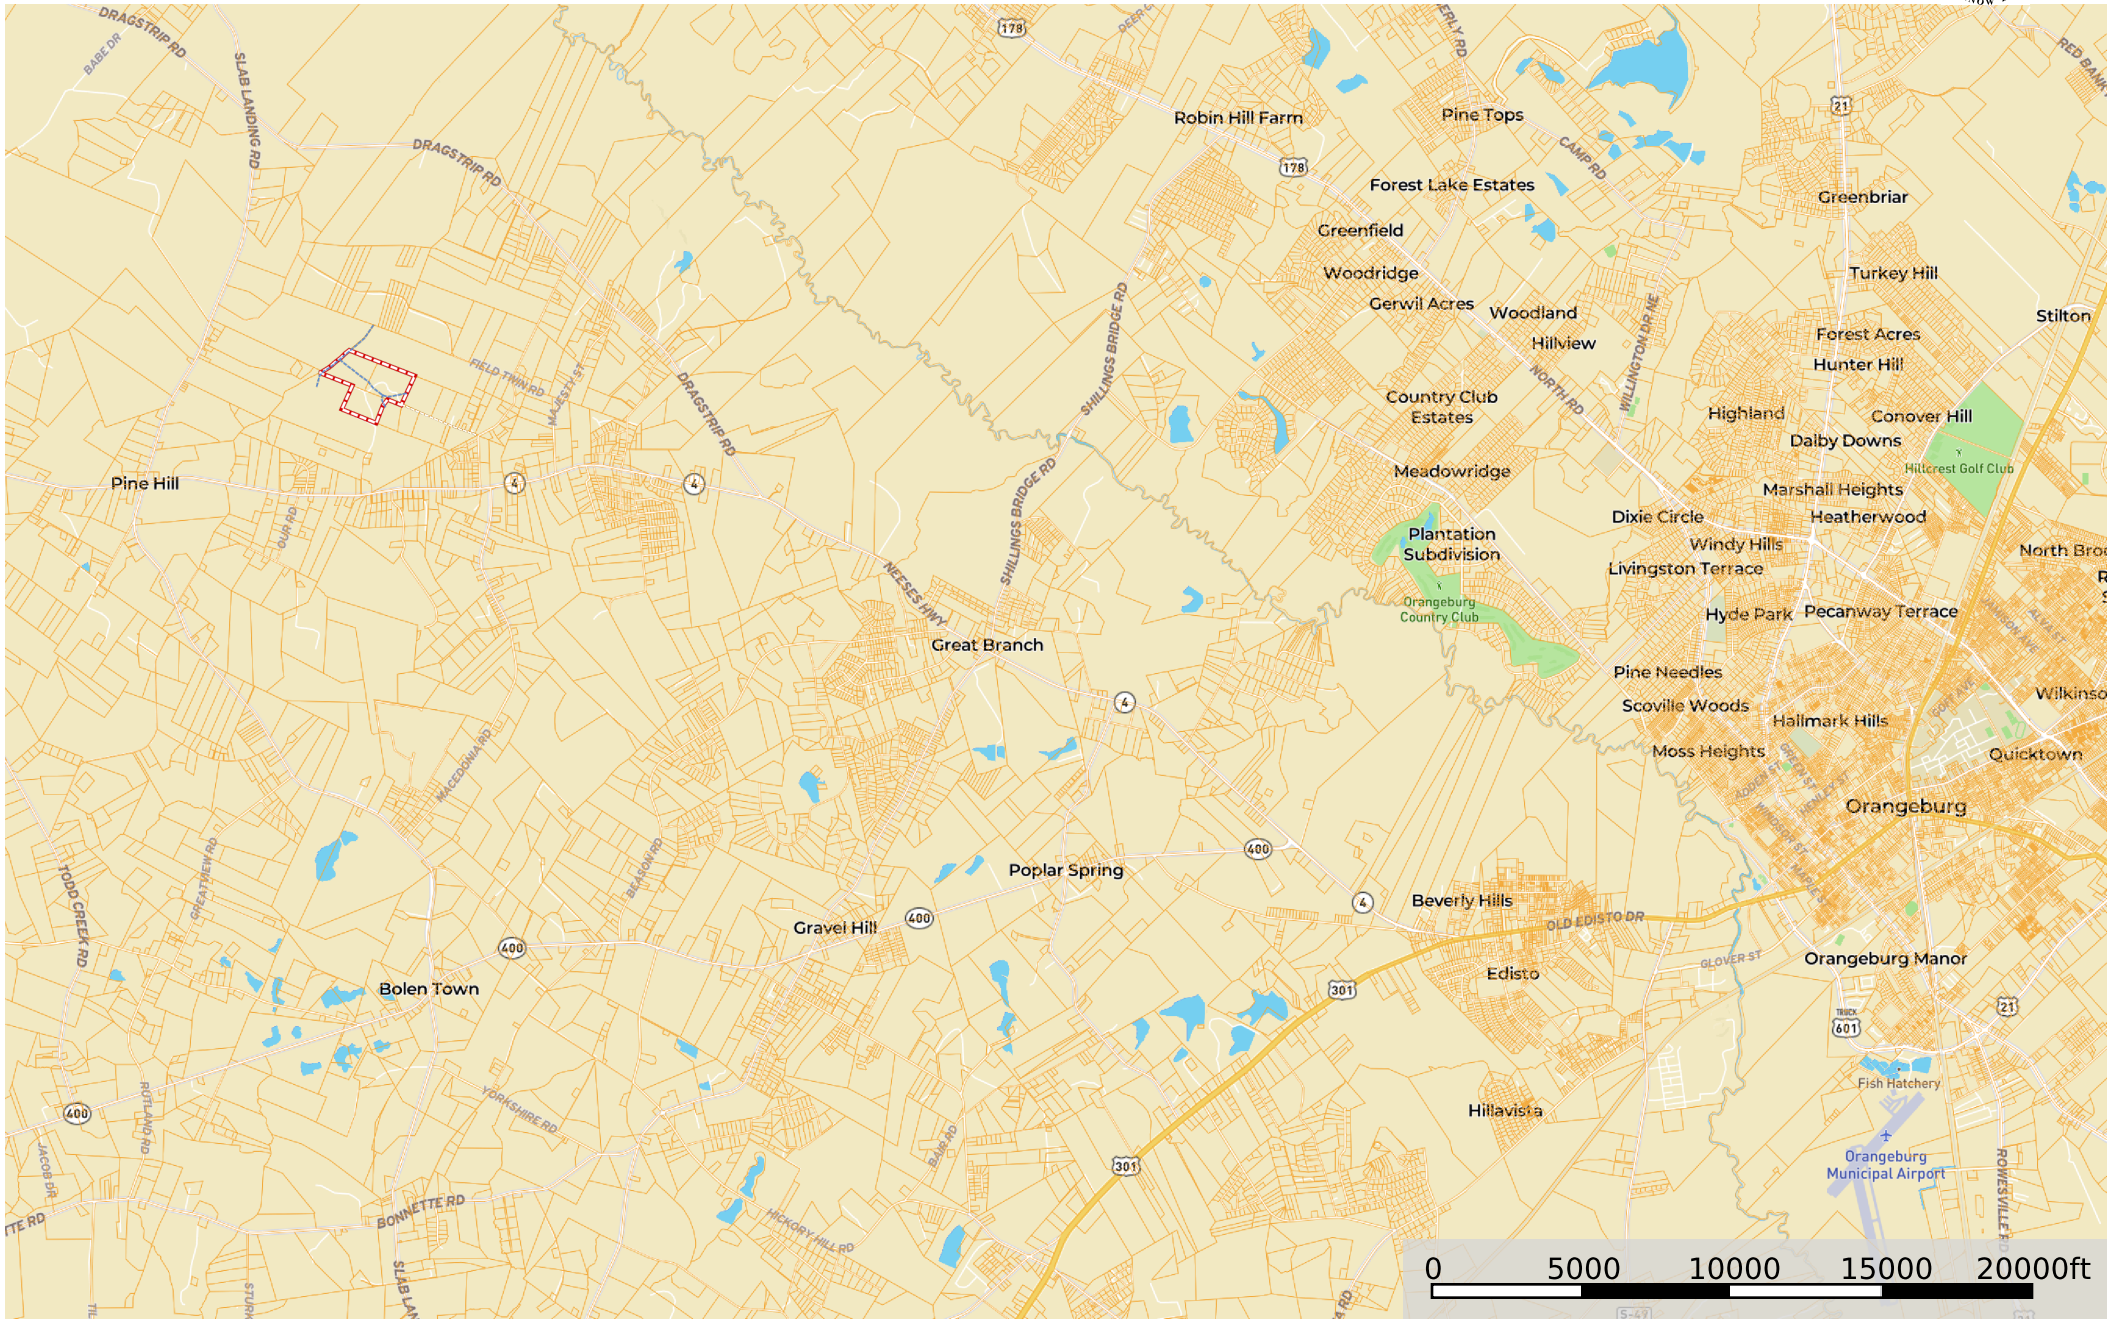

# Wells Tract

South Carolina, 87 AC +/-

Stream      Road / Trail      Boundary