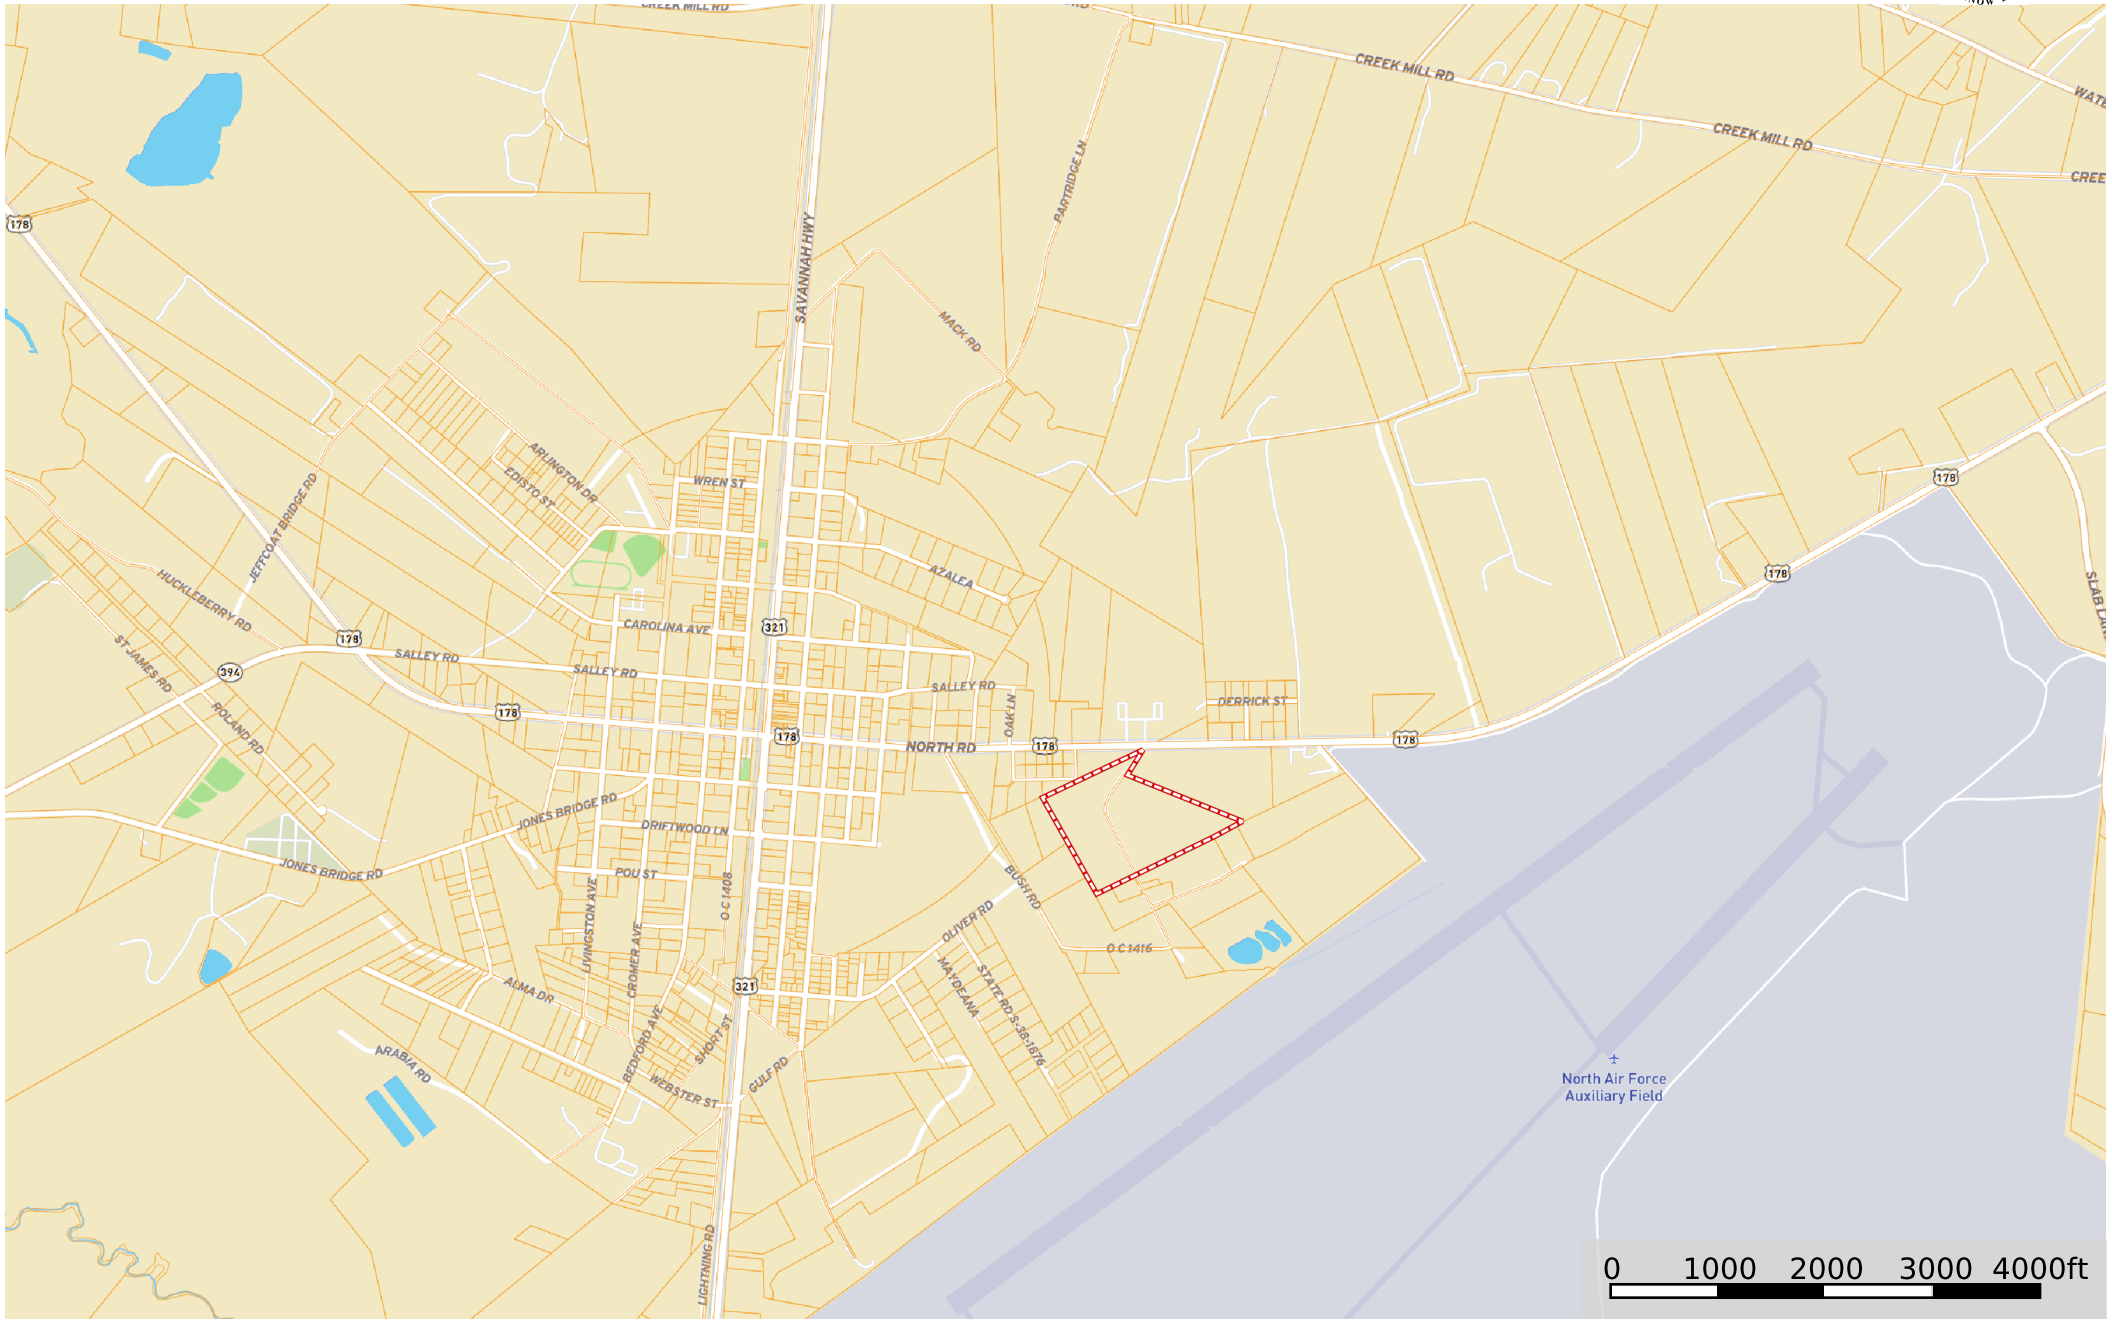

AIR BASE RD TRACT

Orangeburg County, South Carolina, 25 AC +/-

Boundary